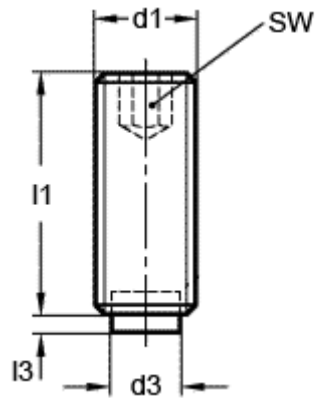

Data Sheet

Article number: 20931612

Description: E+G Grub screw
GN 913.3-M5-25-KU

Measures

d1 = M5
d3 = 3
l1 = 25.0
l3 = 1.0
SW = 2.5